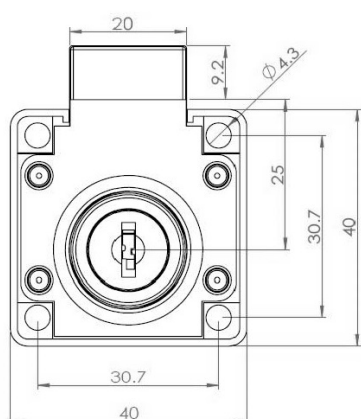

PRODUCT SHEET

Description:

Rim Lock 850, $\varnothing 19 \times 26$ mm, Drawer, NPL, CK SISO, KA D20

Item number:

14.01.074-0

| Units | Box | Carton | HS Code | Barcode |
|-------|-----|--------|------------|--|
| Pcs. | 12 | 120 | 8301300000 |  |
| | | | | 5704866032629 |