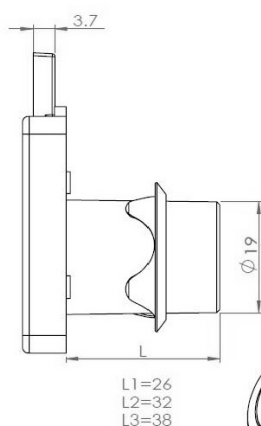

PRODUCT SHEET

Description:

Rim Lock 850, $\varnothing 19 \times 26$ mm, Drawer, NPL, CK SISO, KA D20

Item number:

14.01.074-0

| Units | Box | Carton | HS Code | Barcode |
|-------|-----|--------|------------|--|
| Pcs. | 12 | 120 | 8301300000 |  |
| | | | | 5704866032629 |